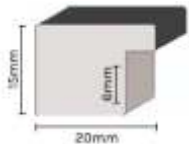

Deep frames

1159 White +

1159 Black +

.....A4 FRAMES - WITH BORDER

Deep frames with border

1159 Kiaat +

The deeper, box type frames have become very popular with our clients

Flat frames with mount board

723 Black +

723 Silver +

A4 Flat frames with mount board

723 White +

This catalogue contains our basic range of frames for standard sizes A4 to A1

Being custom framers, we can supply any size from a vast range of frame styles not shown in this catalogue