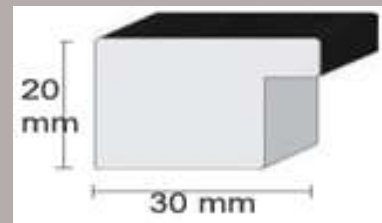

A2 FRAMES

A2 SQUARE FRAMES

A2 1153 BLACK

A2 1153 KIAAT

A2 1153 WHITE

The 1153 is a very useful and versatile frame with it's squarish prifile. It can also be used to make up similar custom sizes

CUSTOM FRAMING

Please note that the previous pages represent only some of the basic sizes in popular choices

We offer a multitude of framing styles and colours which can be made up in any size to suit your needs

Please contact us, always glad to help!