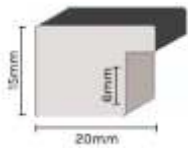

Deep frames

1159 White +

1159 Black +

.....A4 FRAMES - WITH BORDER

Deep frames with border

1159 Kiaat +

The deeper, box type frames have become very popular with our clients

Flat frames with mount board

723 Black +

723 Silver +

A4 Flat frames with mount board

723 White +

This catalogue contains our basic range of frames for standard sizes A4 to A1

Being custom framers, we can supply any size from a vast range of frame styles not shown in this catalogue